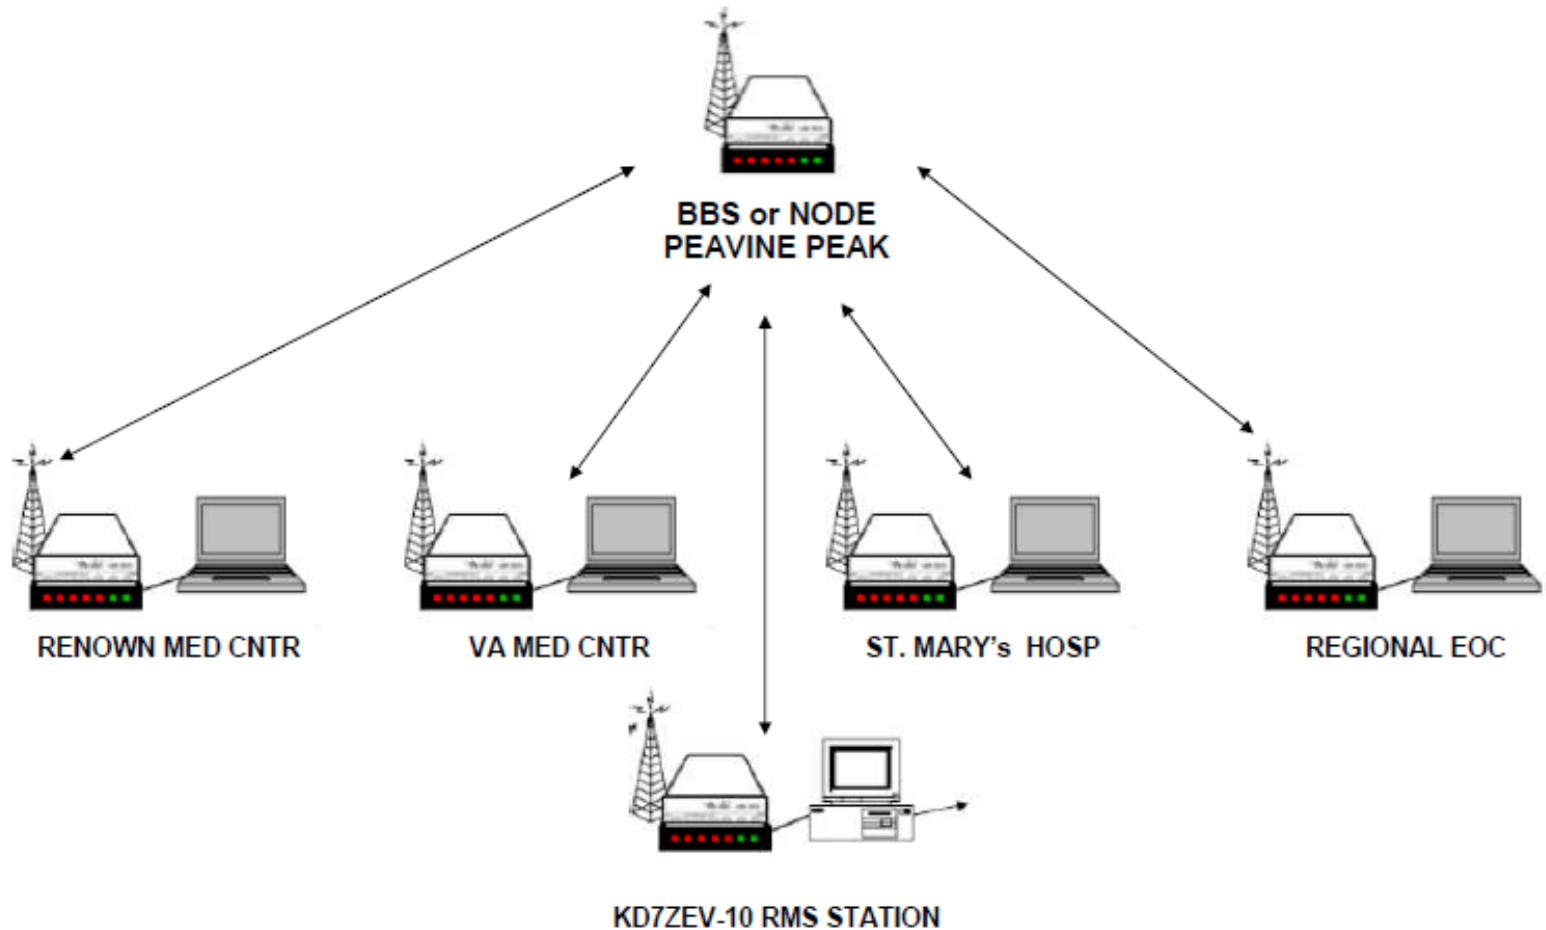

MAIL BOX BBS

What can we connect to?

Definition: **BBS – Bulletin Board System**, a station that is configured as a “message drop” for connecting stations. May be stand-alone or networked to other BBSs or the Internet. Several software-based BBS applications are out there.

Definition: **PBBS – Personal Bulletin Board System**, a minimal station that is configured as a “message drop”. Usually implemented in hardware.

MAIL BOX BBS

- TNC storage folder is a Bulletin Board System
- Strategically located
- Regional EOC
- Salvation Army
- Red Cross
- VA Medical Center

DIGITAL REPEATERS

- Digipeater
- Hilltop repeaters that store and forward
- Any Packet Station

WASHOE COUNTY PACKET

PACKET SOFTWARE

PACKET SOFTWARE

The image shows a screenshot of a software window titled "New Packet Message". The window has a menu bar with "File", "Edit", "Actions", "Window", and "Help". Below the menu bar is a toolbar with buttons for "Print", "Send", "Save", "Delete", "Close", "Urg", "Pvt", "Bul", and "NTS". The "Urg" button is highlighted. Below the toolbar is a yellow header bar labeled "Private Message". Underneath, there are four input fields: "Bbs:" with the value "KE7R-1", "From:" with the value "SHLTR1", "To:" (empty), and "Subject:" (empty). A large text area for the message body is located below these fields. The window has standard Windows-style window controls (minimize, maximize, close) in the top right corner.